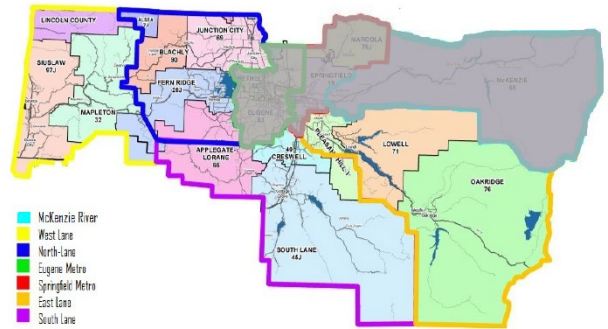

Questions? Email friends@90by30.com

Are you expecting (or adopting) a baby and do you live in Oakridge, Lowell, Cottage Grove, Creswell, Florence, Mapleton, Veneta,

Junction City and surrounding areas?

You are eligible to receive a gift from your community filled with supplies and resources, including books, personal care items and local agency contacts, to help you welcome the newest member of your family! **To express your interest in receiving a Welcome Baby Bundle, visit bit.ly/wbbinvite**