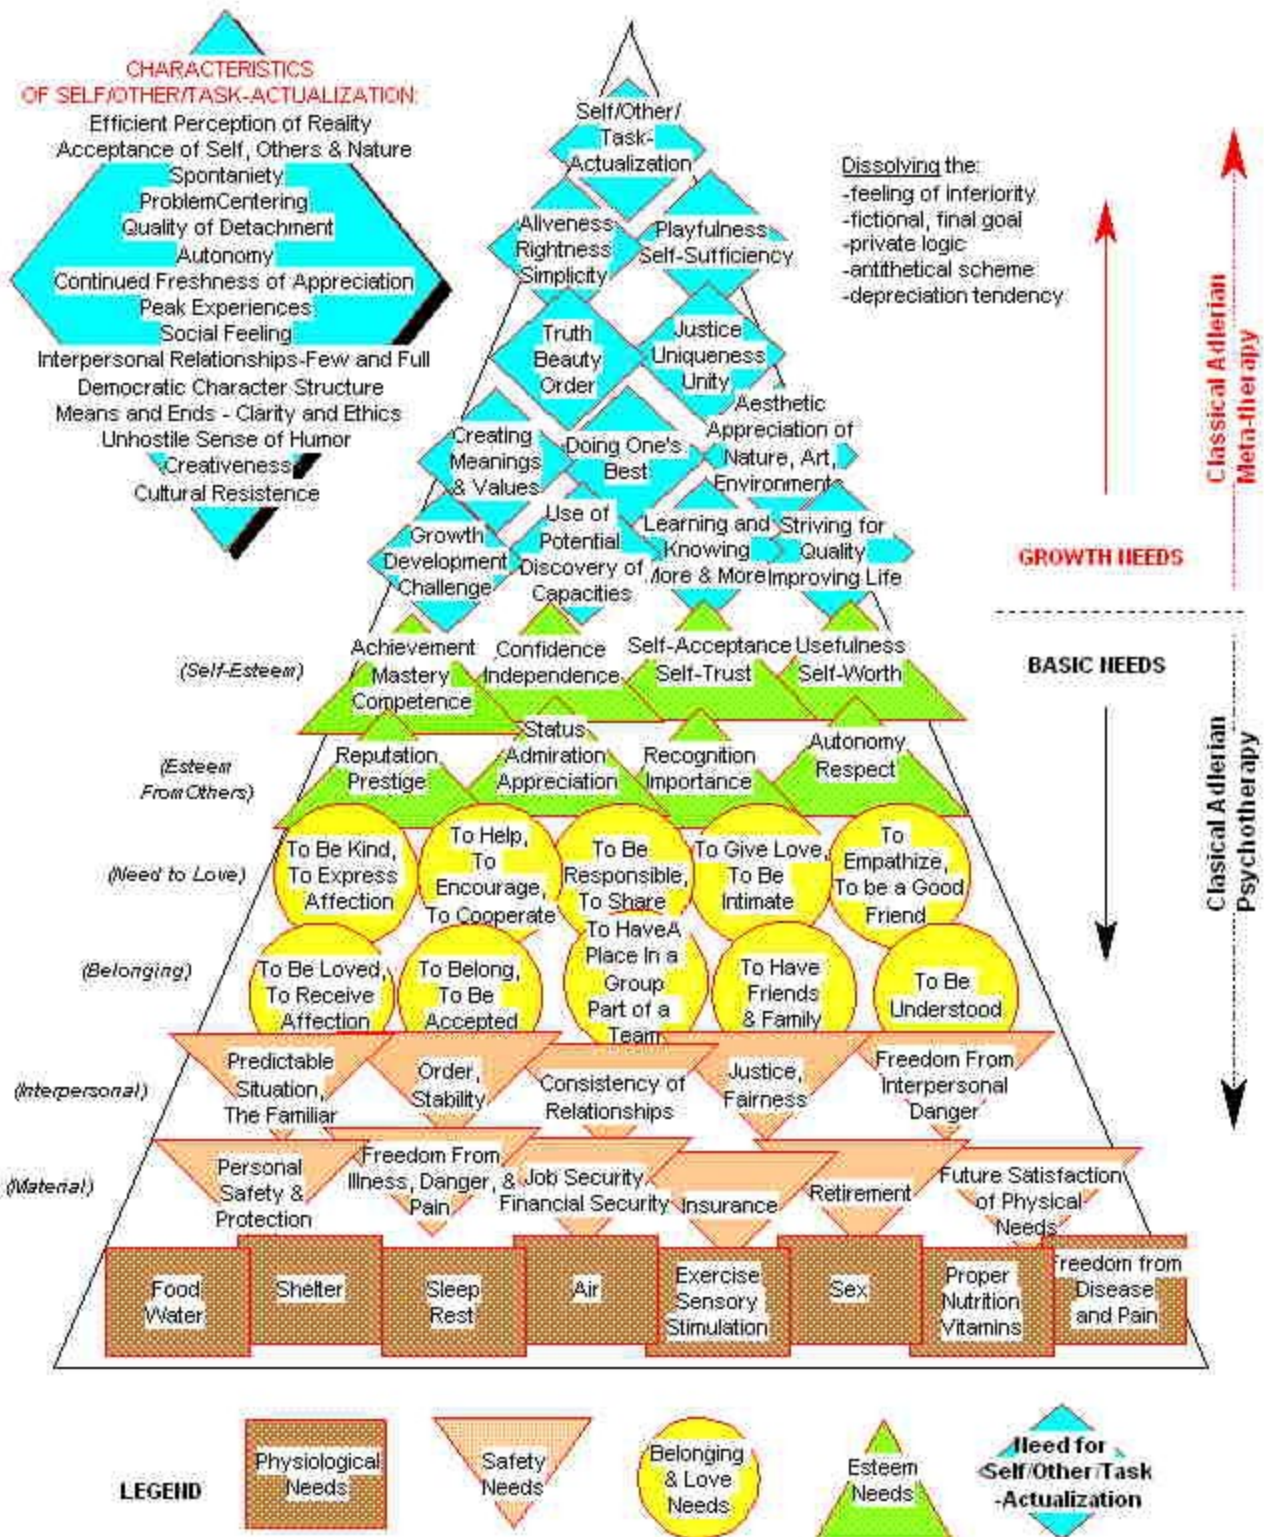

**ABRAHAM MASLOW'S HIERARCHY OF HUMAN NEEDS**  
**Provinces of Classical Adlerian Psychotherapy and Meta-therapy**  
 Copyright, 2005 by Henry T. Stein, Ph.D.

Handout for  
 Distance  
 Training  
 Course DT704

Material may not be reproduced without the expressed permission of Dr. Stein